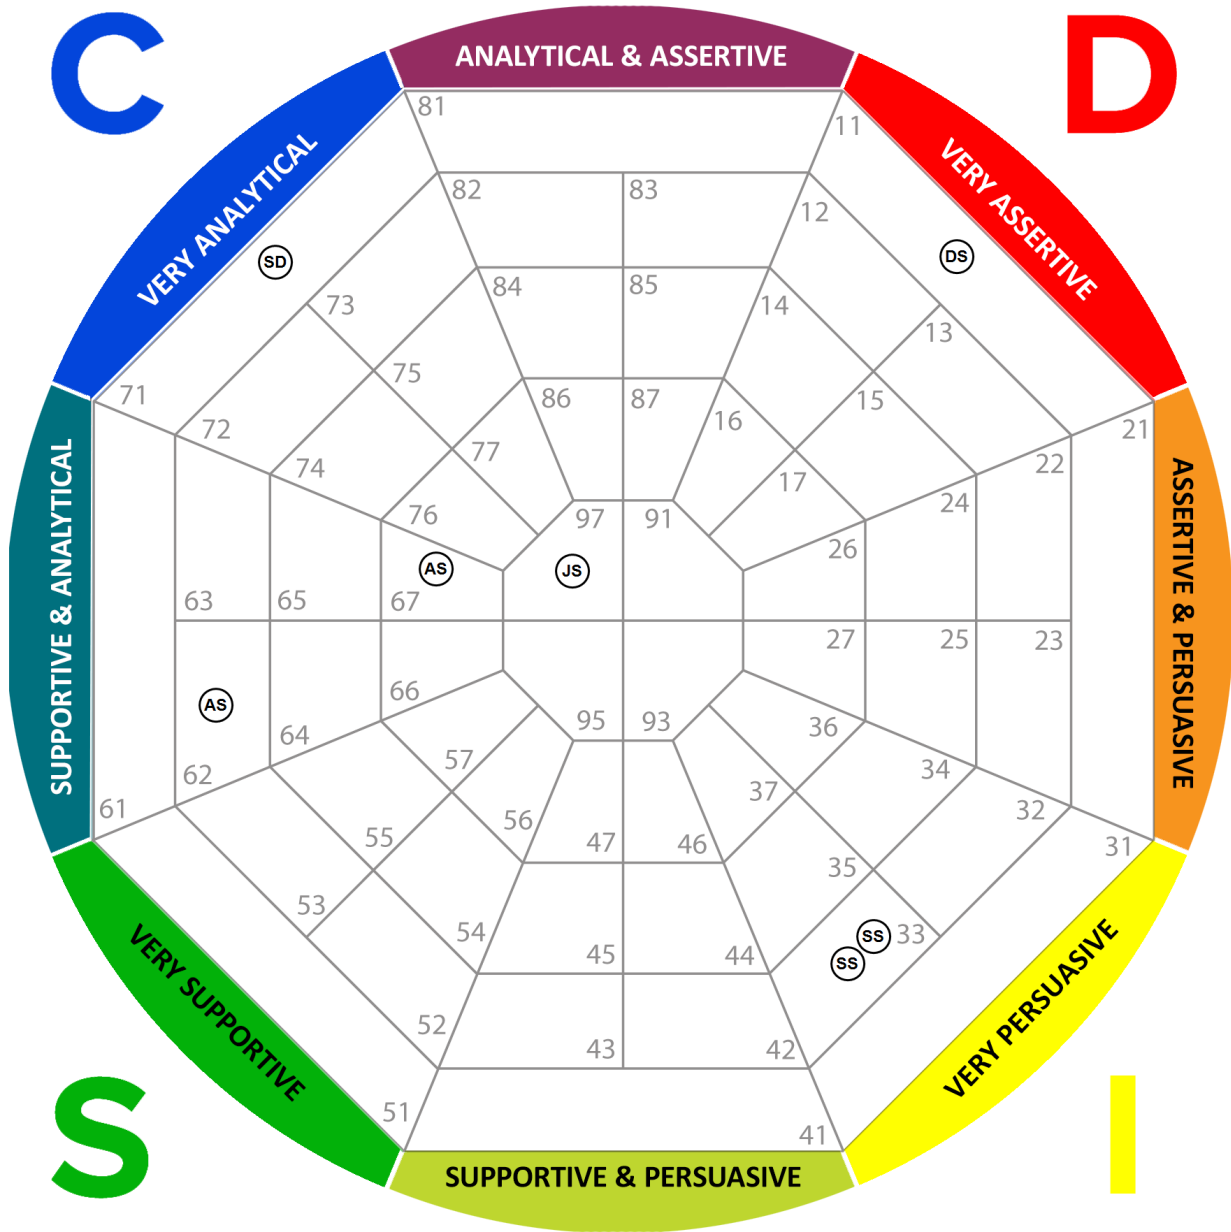

Behavioral Style Group Report - Natural

Demo Group

Behavioral Style Group Report - Adapted

Demo Group

Demo Group

<i>Initials</i>	<i>Name</i>	<i>Natural</i>	<i>Adaptive</i>
SD	Steve Demo	71	93
AS	Aaron Sample	62	53
AS	Amy Sample	67	63
DS	Dave Sample	11	11
JS	John Sample	97	62
SS	Sue Sample	33	45
SS	Susan Smith	33	87