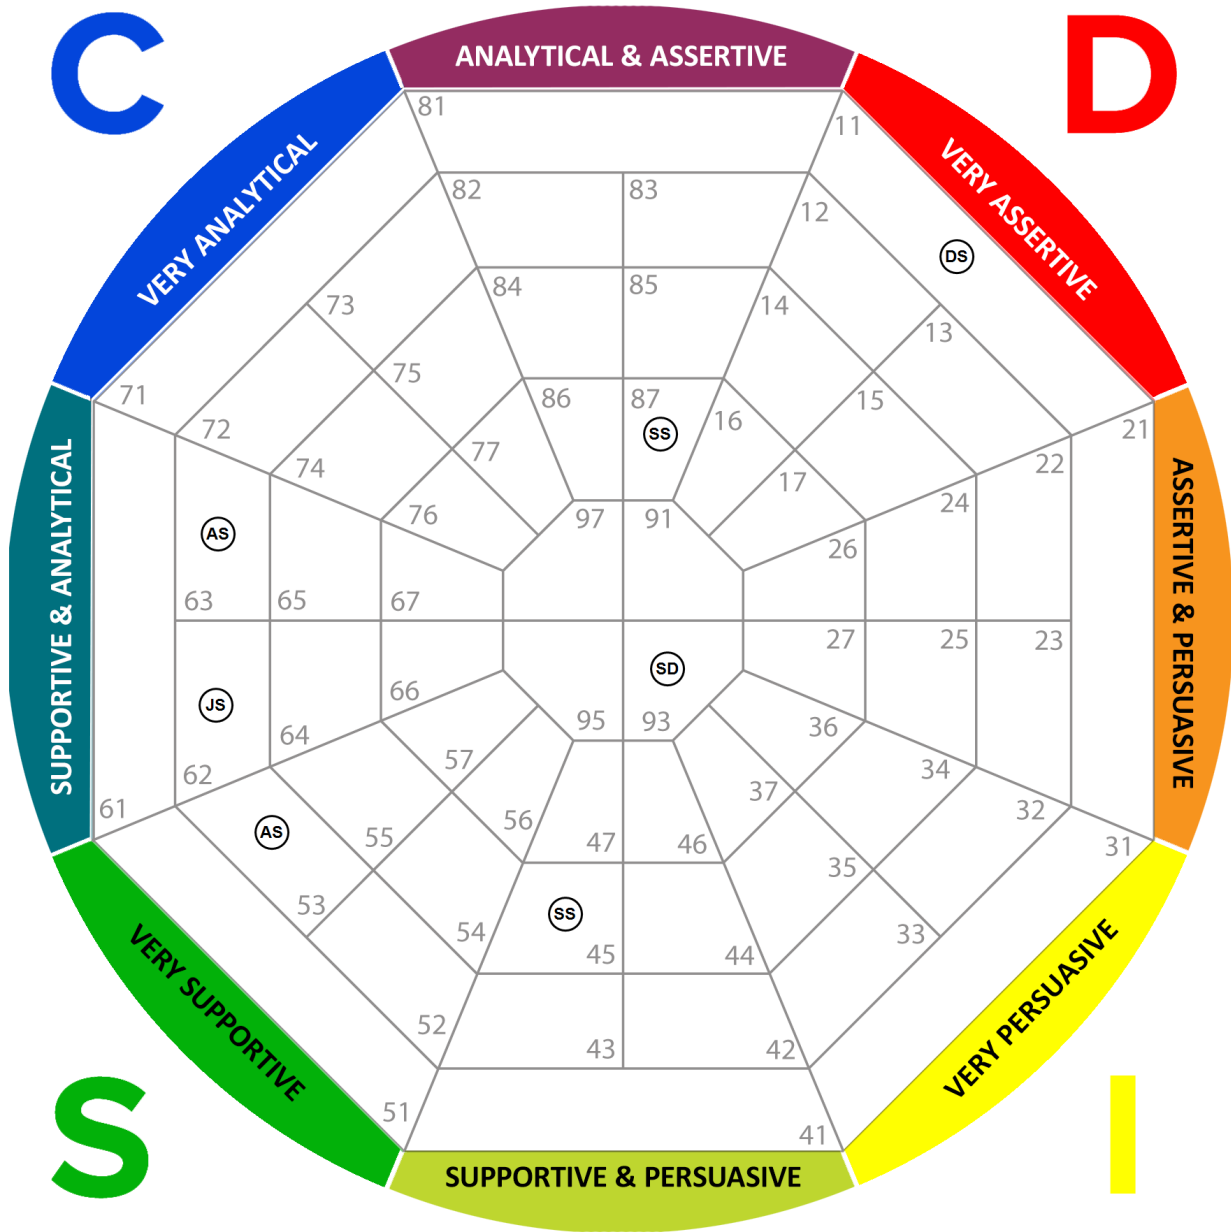

Behavioral Style Group Report - Natural

Demo Group

Behavioral Style Group Report - Adapted

Demo Group

Demo Group

<i>Initials</i>	<i>Name</i>	<i>Natural</i>	<i>Adaptive</i>
SD	Steve Demo	71	93
AS	Aaron Sample	62	53
AS	Amy Sample	67	63
DS	Dave Sample	11	11
JS	John Sample	97	62
SS	Sue Sample	33	45
SS	Susan Smith	33	87