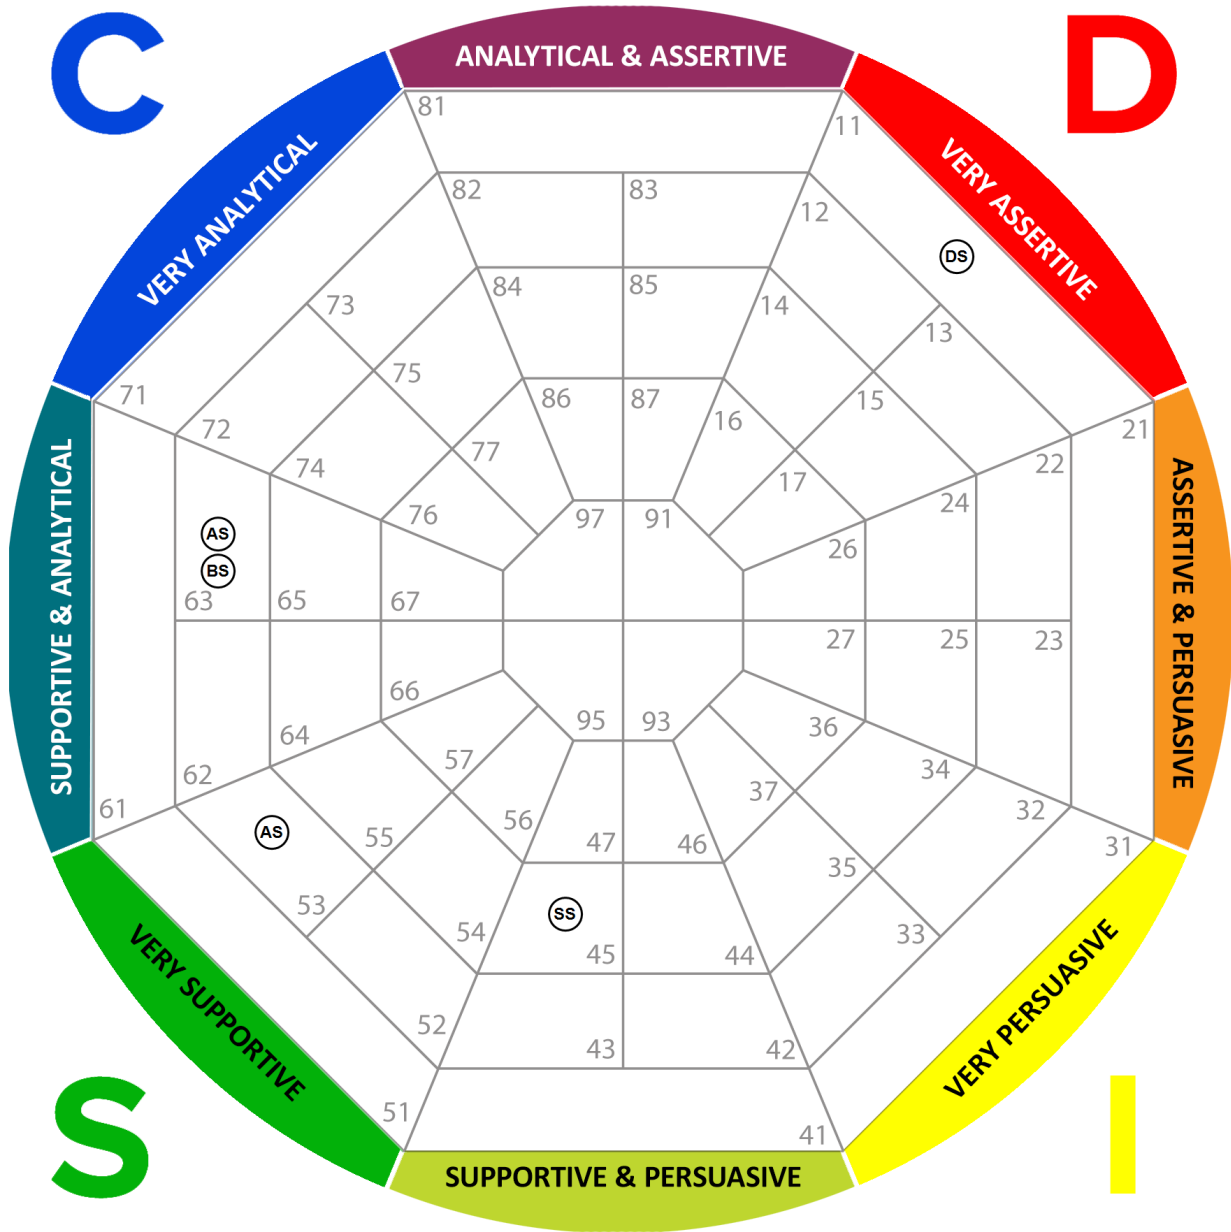

# Behavioral Style Group Report - Natural

DISC Group

# Behavioral Style Group Report - Adapted

DISC Group

DISC Group

<i>Initials</i>	<i>Name</i>	<i>Natural</i>	<i>Adaptive</i>
AS	Aaron Sample	62	53
AS	Amy Sample	67	63
DS	Dave Sample	11	11
SS	Sue Sample	33	45
BS	Beth Sample1	53	63