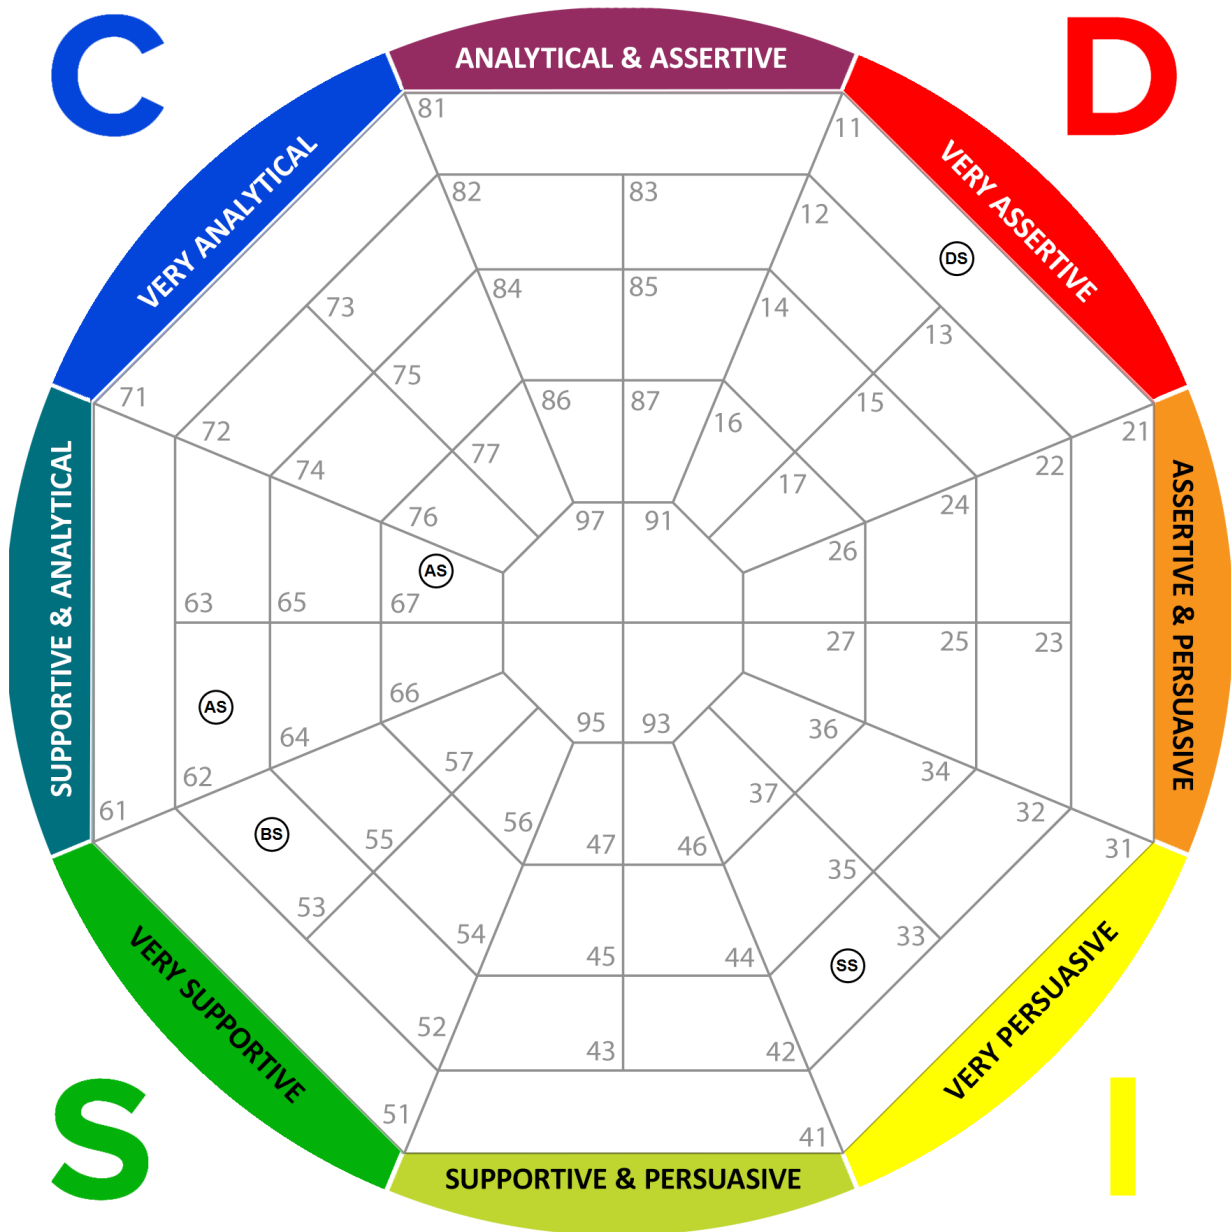

# Behavioral Style Group Report - Natural

DISC Group

# Behavioral Style Group Report - Adapted

DISC Group

DISC Group

<i>Initials</i>	<i>Name</i>	<i>Natural</i>	<i>Adaptive</i>
AS	Aaron Sample	62	53
AS	Amy Sample	67	63
DS	Dave Sample	11	11
SS	Sue Sample	33	45
BS	Beth Sample1	53	63